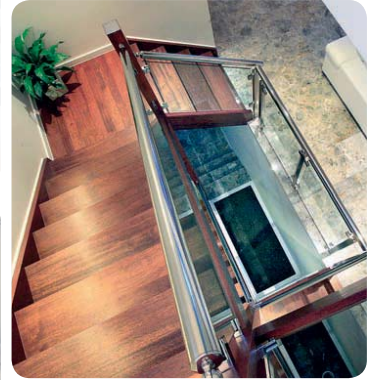

FEELS GOOD ... texture and colour combine to create interest. **PHOTOGRAPHS** • Richard Waugh

Brisbane Rugs

58 James Street, Fortitude Valley
OPEN: Mon- Fri 9am-5pm,
Sat 10am-2pm
(07) 3358 4499
www.brisbanerugs.com.au

quality products
& quality service

treefrog
SHUTTERS & BLINDS

Mobile: **0413 373 057**
www.treefrogshutters.com

Be beautiful,
buy **SunSmart**

www.sunsmartshop.com.au

Buy a brand you can trust.
All proceeds go to cancer research
and support services.

Cancer Council Queensland
583 Gregory Terrace,
Fortitude Valley
1300 363 433

UPHOLSTERY CLEANING

- All Fabric Types (Including Micro Suede)
- 20+ years exp
- Fabric protector
- Wet/Dry and Low Moisture Cleaning
- Safe and Environmentally Friendly

UPHOLSTERY CLEANING SPECIALIST
Glenn Zeidler 0411 423 310

DRUG ARM needs your support to help continue to **Reach Out** and **Reduce Harms** associated with alcohol and other drug use.

Give today or volunteer!
Call **1300 656 800**
www.drugarm.com.au

STOP LEAKING SHOWERS WITHOUT REMOVING TILES

Megasealed MONEY-BACK GUARANTEE 25YR PRODUCT WARRANTY

Australia's only MegagROUT MG11 Specialists

- ✓ Shower/Balcony Leak Repairs
- ✓ Anti-slip Safety Solutions
- ✓ Licensed Tiling & Waterproofing
- ✓ Grout Replacement
- ✓ Natural Stone Sealing & Repair
- ✓ 16 Years in Business!

QLD • NSW • VIC • ACT • WA • SA
megasealed.com.au
FOR YOUR FREE IN-HOME QUOTE **1300 658 007**

AUSTRALIA'S MOST AFFORDABLE SHUTTERS

THERMOSHIELD SHUTTERS

Thermoshield is made from 100% polyresin material – NOT PVC. Created to look and feel like wood, they will not fade, crack, chip or peel and never need painting. Our Thermoshield shutters are fire retardant, UV stabilized to avoid discolouration, durable, energy efficient to save money, and will last longer than any other shutter.

ALUMINIUM SHUTTERS

Ideal for balconies and decks. Energy saving, sun protection, heat protection and privacy. Full range of powder coated colours, adjustable blades, fixed, sliding, bi-folding.

BSA LIC: 1201499

COSMOPOLITAN SHUTTERS & BLINDS www.cosmopolitanshutters.com.au	BRISBANE 2/908 Kingford Smith Dr EAGLE FARM 3268 5699	GOLD COAST 35/38 Kendor Street ARUNDEL 5563 7440	SUNSHINE COAST 114 Nicklin Way WARANA 5493 8900